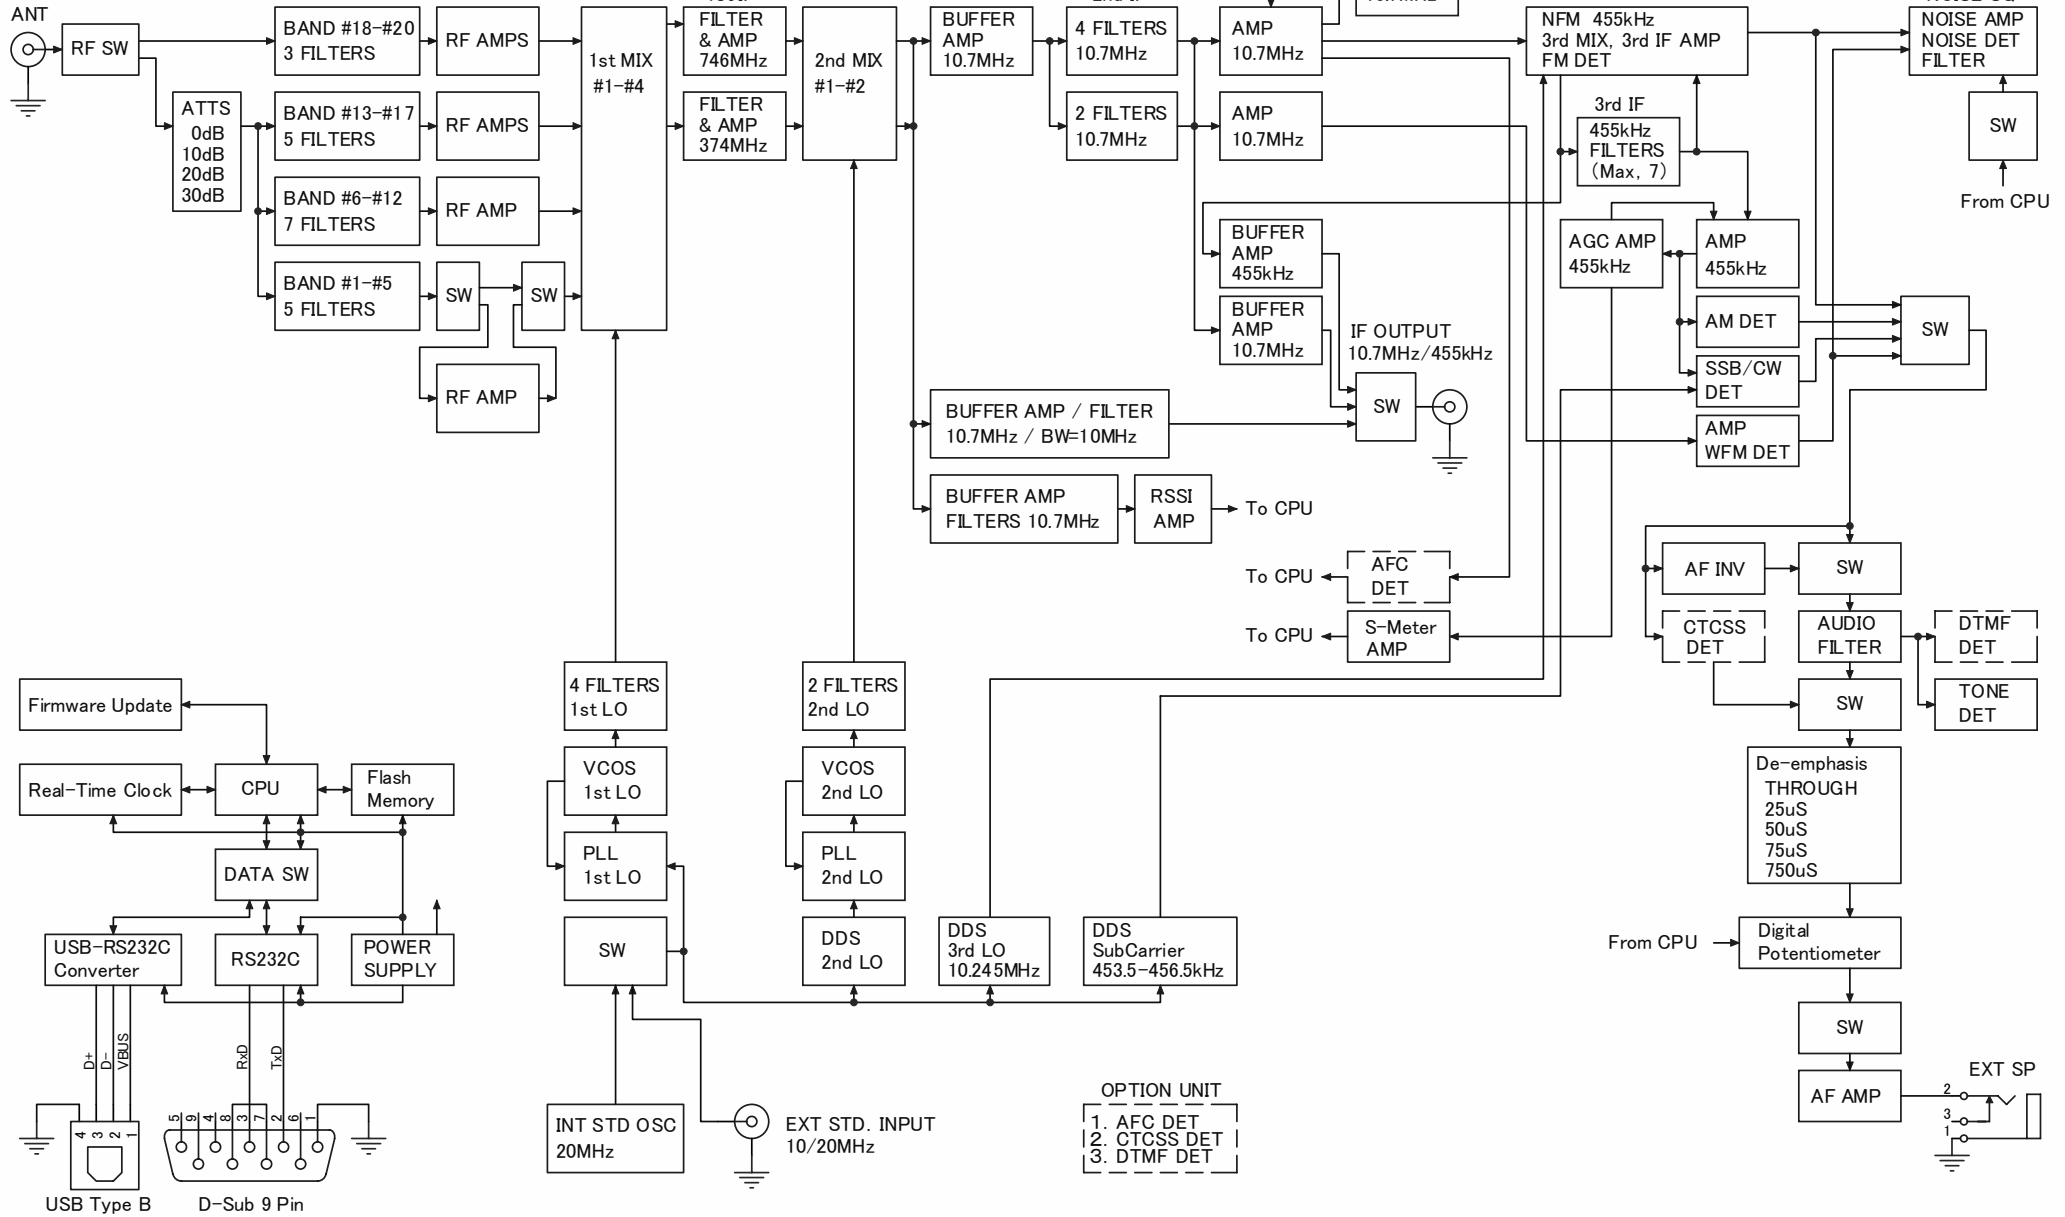

10kHz to 3.6GHz

Title: 35GR-RM BLOCK DIAGRAM			<b>ApexRadio, Inc.</b> TOKYO JAPAN
Size: A4(Custom)	Number: 1	Revision: 1.01	
Date: 2010/06/25	Time: 19:31:08	Sheet: 1 of: 1	
File: D:\35GR-RM Block101_1006A.SchDoc			